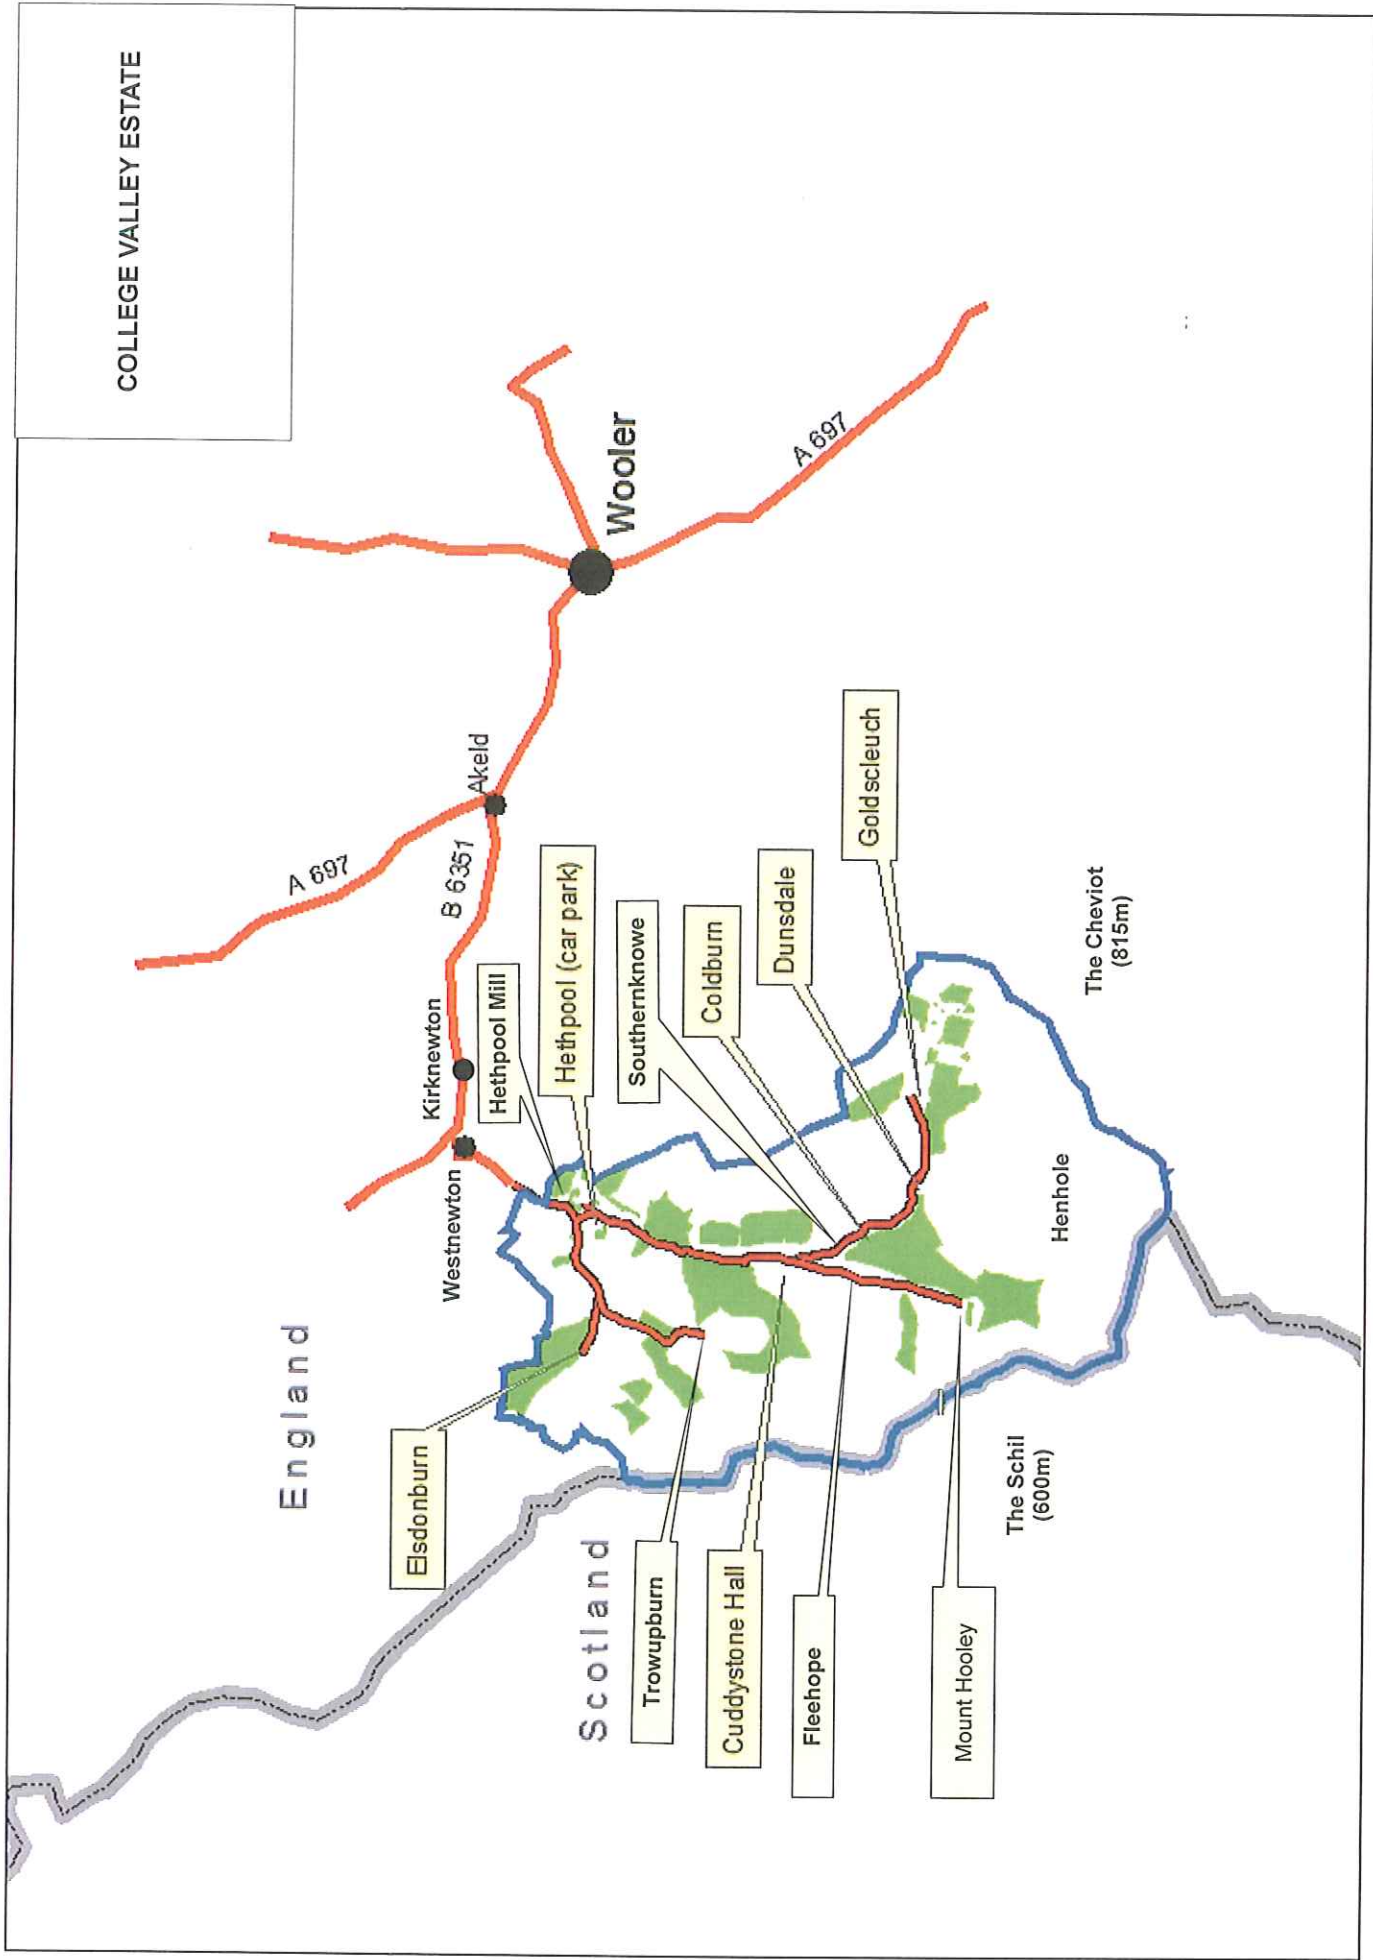

COLLEGE VALLEY ESTATE

England

Scotland

Wooler

A 697

A 697

B 6351

Akeld

Kirknewton

Hethpool Mill

Hethpool (car park)

Southernknowe

Coldburn

Dunsdale

Goldsclouch

The Cheviot (815m)

Henhole

The Schil (600m)

Elsdonburn

Trowupburn

Cuddystone Hall

Fleehope

Mount Hooley